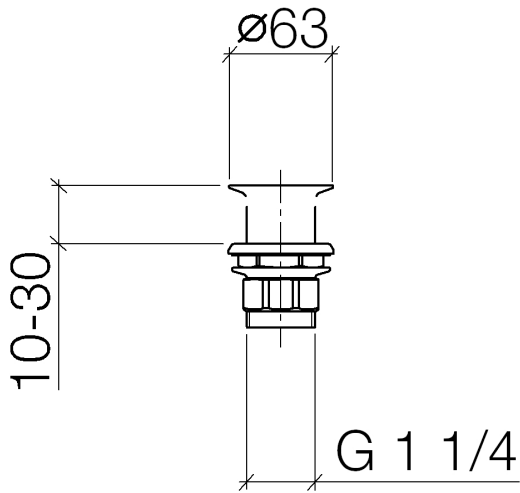

10 110 970

Fits: IMO, LULU, MADISON, MEM, TARA,
CL.1, LISSÉ, VAIA, META, CYO

	Brushed Platinum	10 110 970-06
	Chrome	10 110 970-00
	Platinum	10 110 970-08
	Durabress (23kt Gold)	10 110 970-09
	Dark Chrome	10 110 970-19
	Light Gold	10 110 970-26
	Brushed Light Gold	10 110 970-27
	Brushed Durabress (23kt Gold)	10 110 970-28
	Matte Black	10 110 970-33
	Brushed Bronze	10 110 970-42
	Brushed Champagne (22kt Gold)	10 110 970-46
	Champagne (22kt Gold)	10 110 970-47
	Brushed Chrome	10 110 970-93
	Brushed Dark Platinum	10 110 970-99

Grated waste 1 1/4" - Brushed Platinum

IMO

10 110 970

Only suitable for sinks without an overflow.

10 110 970

10 110 970

Parts for other finishes can be found here: [Chrome](#)

Spare parts list

No.	Item Number	Name	Quantity used	Delivery time
1	09 11 01 025-06	cup	1	10
2	09 14 05 039 90	seal	1	2
3	09 14 03 025 90	seal	1	2
4	09 23 10 017 90	nut	1	2
5	09 23 10 020-06	nut	1	10