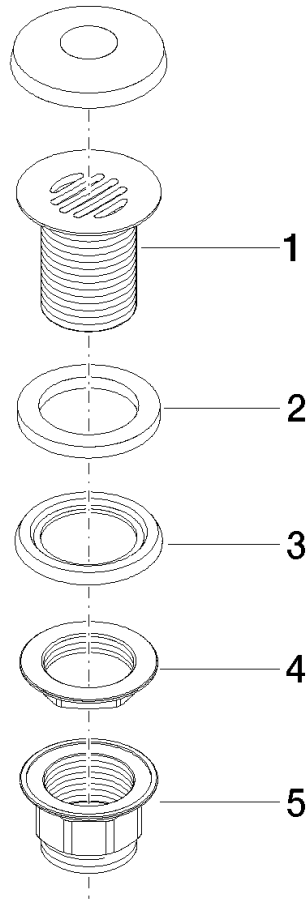

10 110 970

Fits: IMO, LULU, MADISON, MEM, TARA,
CL.1, LISSÉ, VAIA, META, CYO

	Brushed Platinum	10 110 970-06
	Chrome	10 110 970-00
	Platinum	10 110 970-08
	Durabress (23kt Gold)	10 110 970-09
	Dark Chrome	10 110 970-19
	Light Gold	10 110 970-26
	Brushed Light Gold	10 110 970-27
	Brushed Durabress (23kt Gold)	10 110 970-28
	Matte Black	10 110 970-33
	Brushed Bronze	10 110 970-42
	Brushed Champagne (22kt Gold)	10 110 970-46
	Champagne (22kt Gold)	10 110 970-47
	Brushed Chrome	10 110 970-93
	Brushed Dark Platinum	10 110 970-99

Grated waste 1 1/4" - Brushed Platinum

IMO

10 110 970

Only suitable for sinks without an overflow.

10 110 970

10 110 970

Parts for other finishes can be found here: [Chrome](#)

Spare parts list

No.	Item Number	Name	Quantity used	Delivery time
1	09 11 01 025-06	cup	1	10
2	09 14 05 039 90	seal	1	2
3	09 14 03 025 90	seal	1	2
4	09 23 10 017 90	nut	1	2
5	09 23 10 020-06	nut	1	10